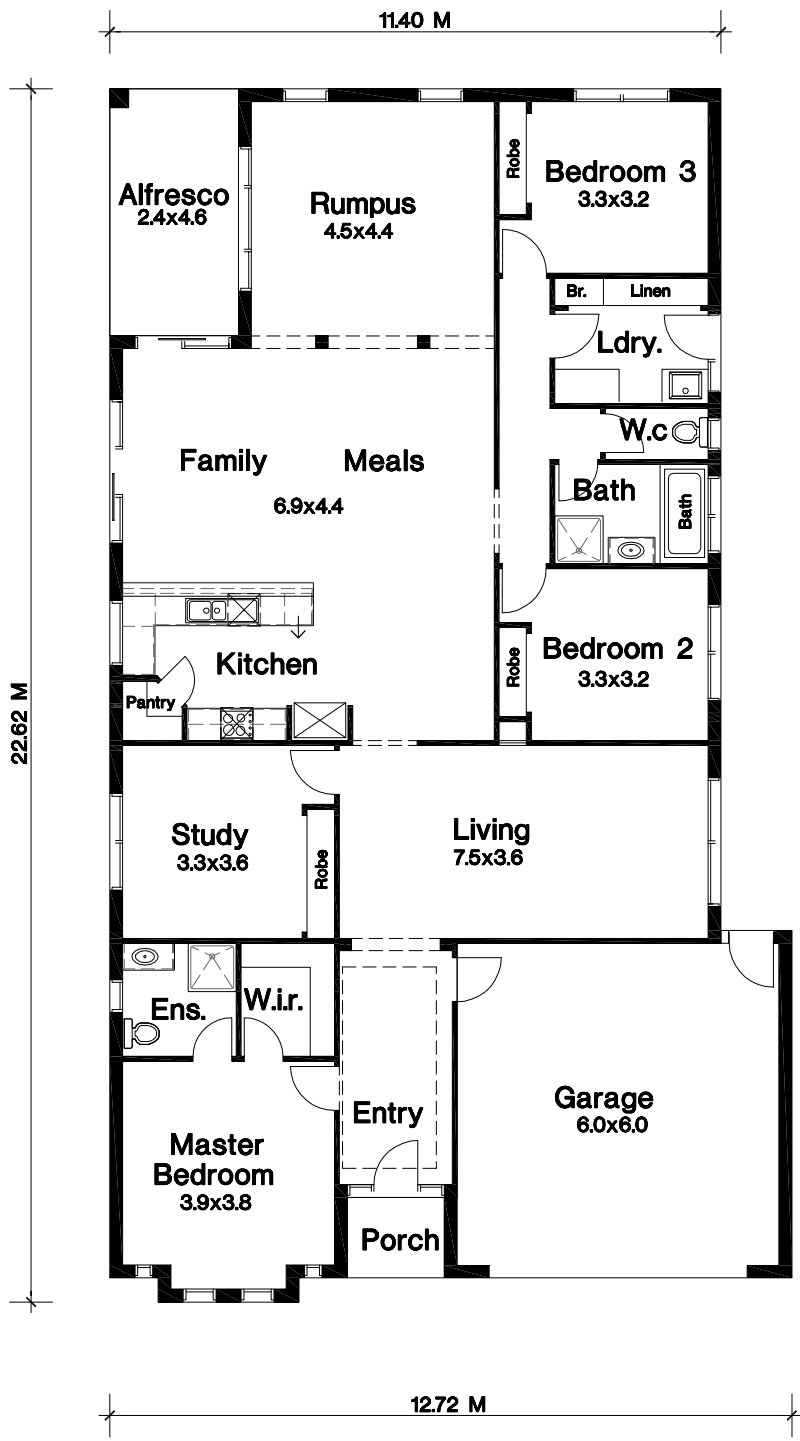

THE DRYSDALE 28

(as previously displayed at Skye)

EAST WEST HOMES
YES WE CAN HELP

Floor Areas

Residence	209.1 M
Garage	39.6 M
Alfresco	11.0 M
Porch	2.7 M
Total Area	262.4 M

Suits 14.1 M
Min. Wide Block