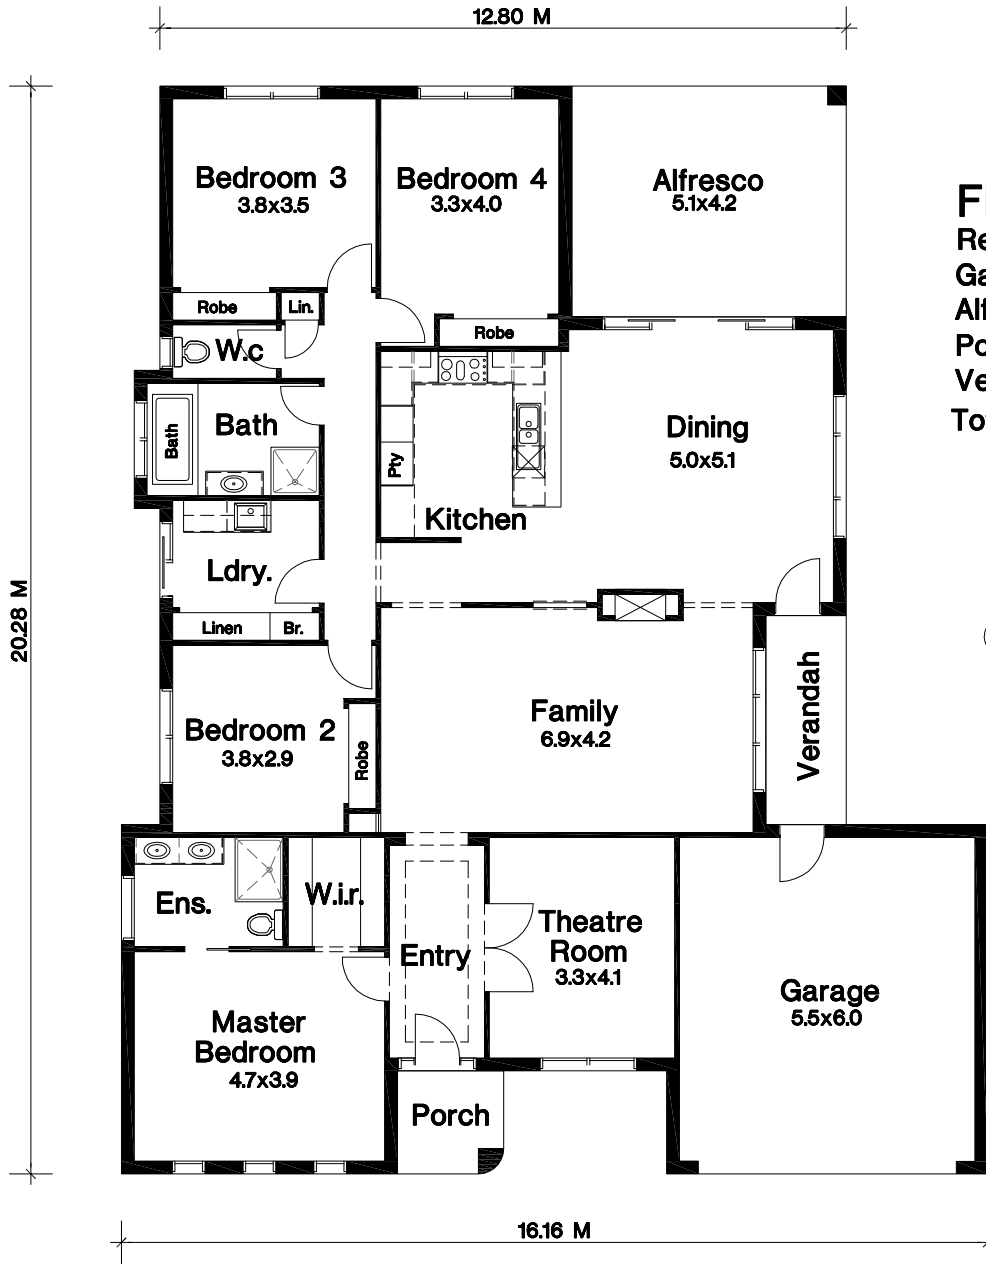

# THE LEARMONTH 30

AS DISPLAYED AT TRUGANINA

**EAST WEST HOMES**  
YES WE CAN HELP

## Floor Areas

Residence	207.7 M
Garage	37.5 M
Alfresco	22.0 M
Porch	3.8 M
Verandah	5.9 M
<b>Total Area</b>	<b>276.9 M</b>

Suits 17.5 M  
Min. Wide Block