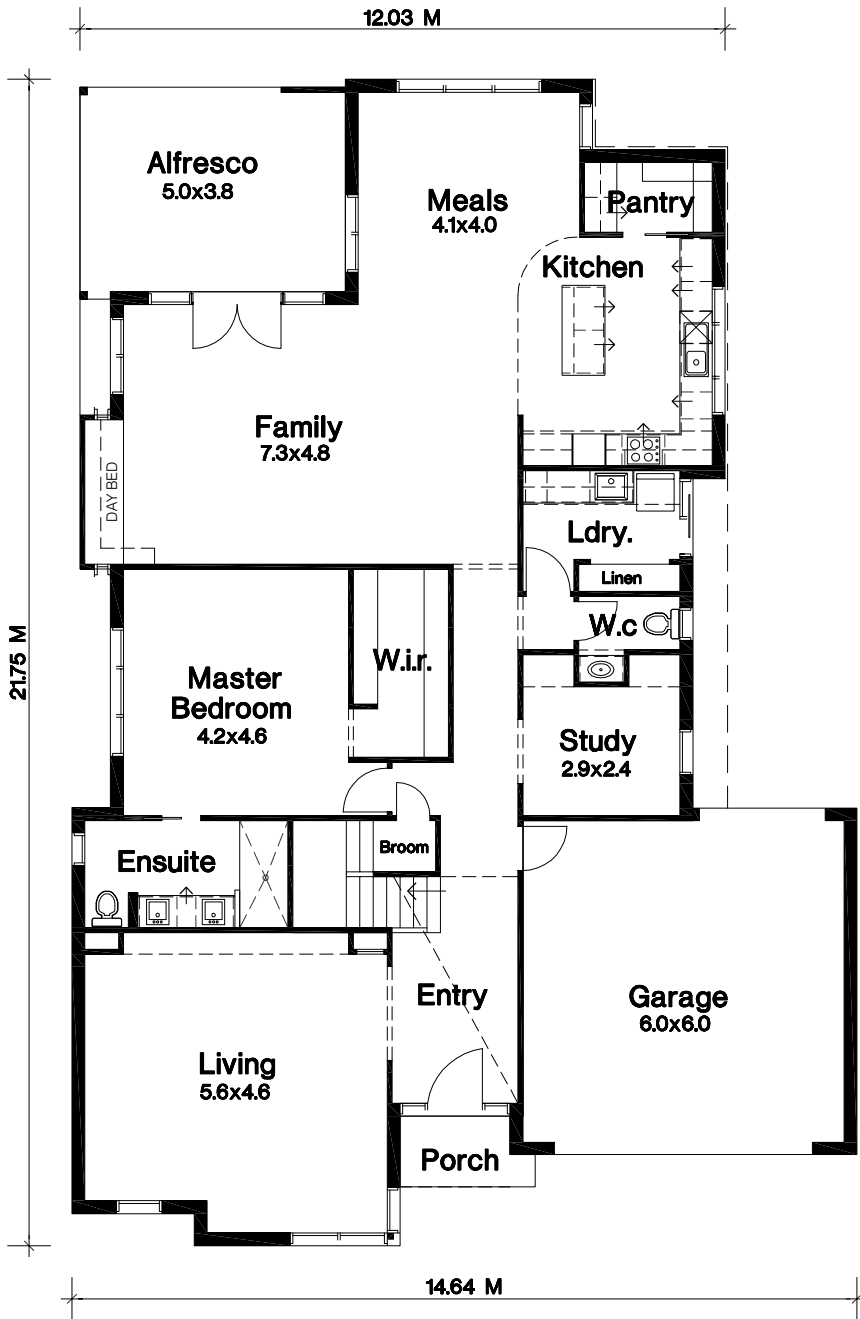

The Glenelg 39

As Displayed At Lyndhurst

Floor Areas

Lower Floor	195.6 M
Upper Floor	102.9 M
Alfresco	18.9 M
Garage	39.7 M
Porch	3.0 M
Total Area	360.1 M

Suits 16.00 M
Min. Wide Block