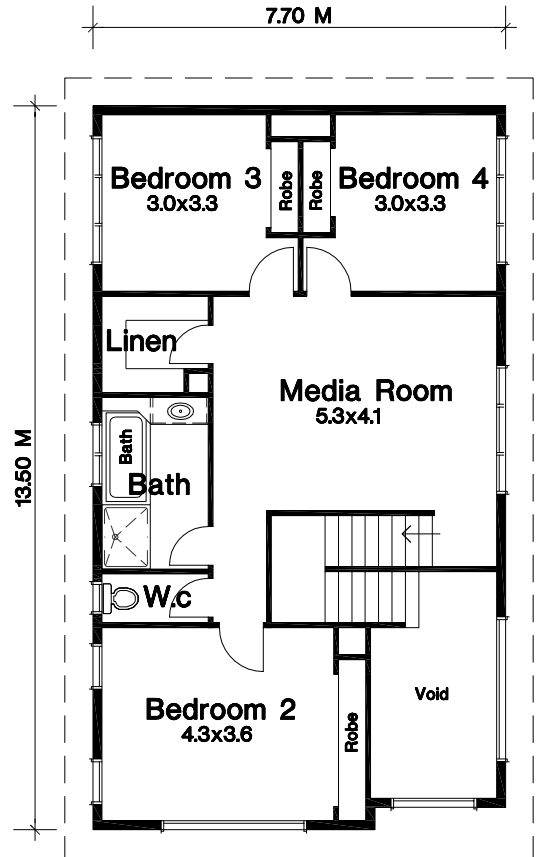

The Glenelg 39

As Displayed At Lyndhurst

Floor Areas

Lower Floor	195.6 M
Upper Floor	102.9 M
Alfresco	18.9 M
Garage	39.7 M
Porch	3.0 M
Total Area	360.1 M

Suits 16.00 M
Min. Wide Block