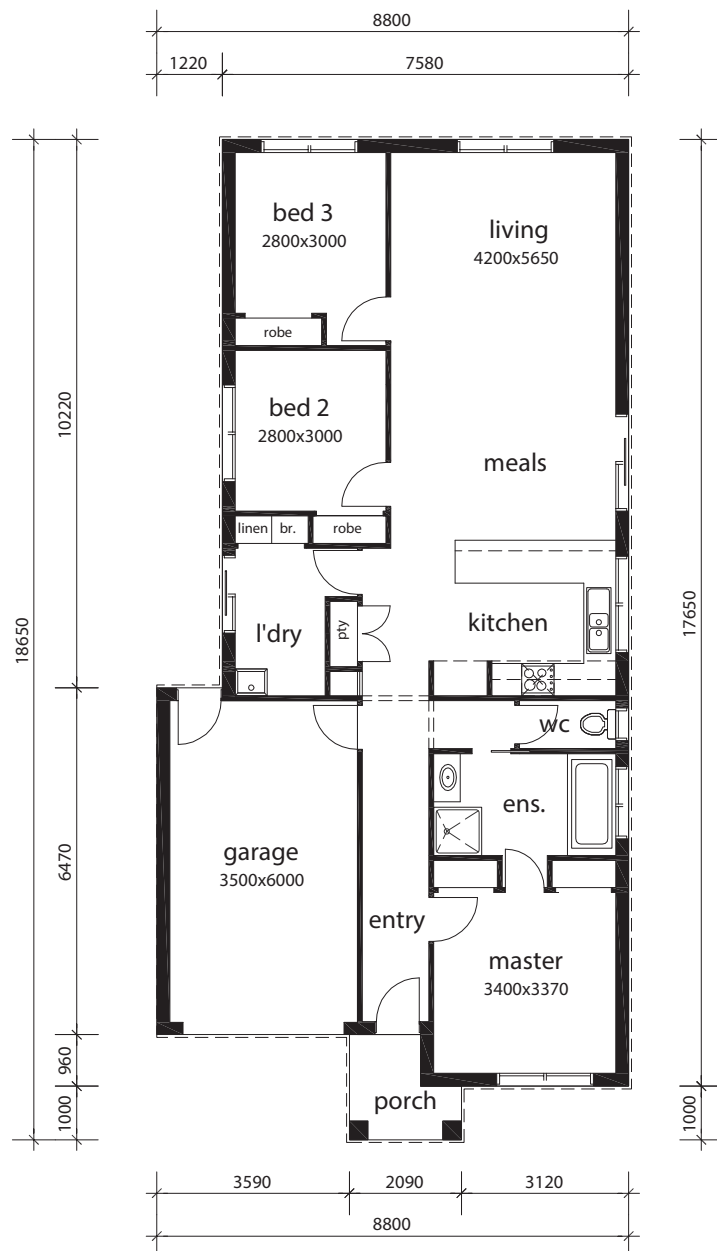

**EASTWEST**  
HOMES

THE DARLING  
15

A

## Floor Areas

Residence 114.5m<sup>2</sup>  
Garage 23.6m<sup>2</sup>  
Porch 3.4m<sup>2</sup>

**Total Area 141.5m<sup>2</sup>  
(15.2sq)**

SUITS BLOCK WIDTH  
**10.0m**

**3**

**1**

**1**

Rev. 19/01/2015  
Copyright © 2015 East West Homes, All Rights Reserved.