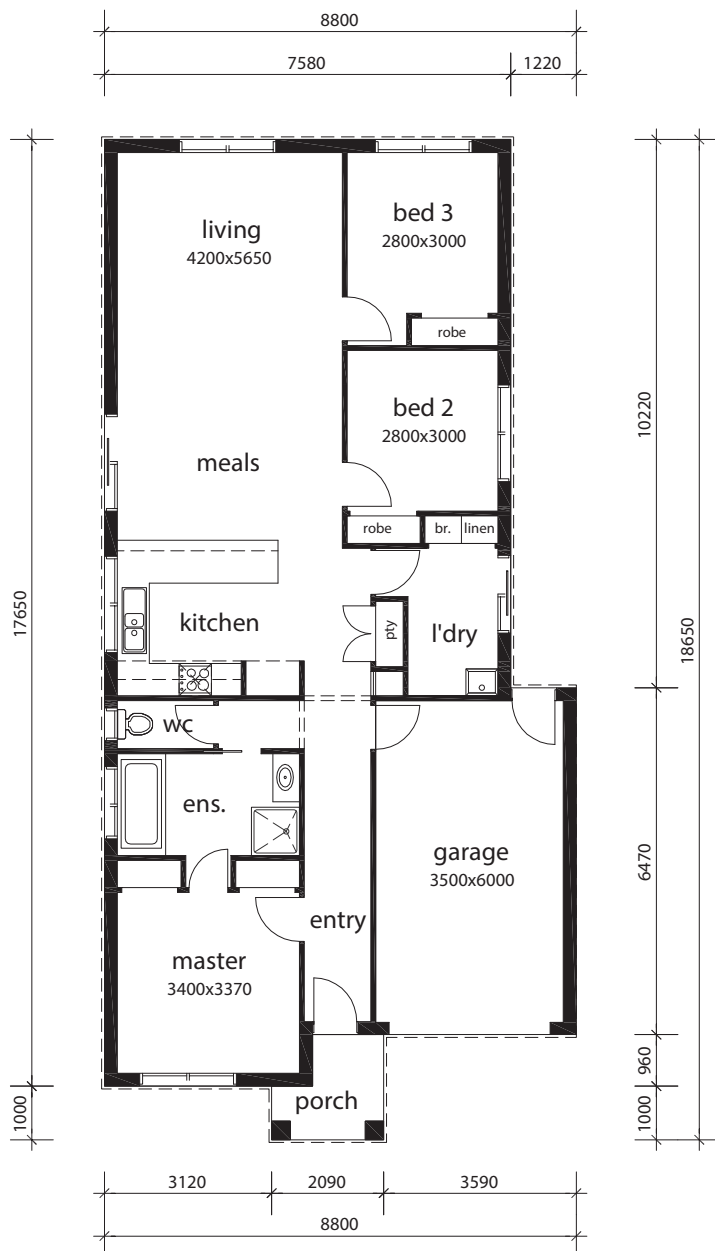

## Floor Areas

Residence 114.5m<sup>2</sup>  
Garage 23.6m<sup>2</sup>  
Porch 3.4m<sup>2</sup>

**Total Area 141.5m<sup>2</sup>  
(15.2sq)**

SUITS BLOCK WIDTH  
**10.0m**

3

1

1

Rev. 19/01/2015