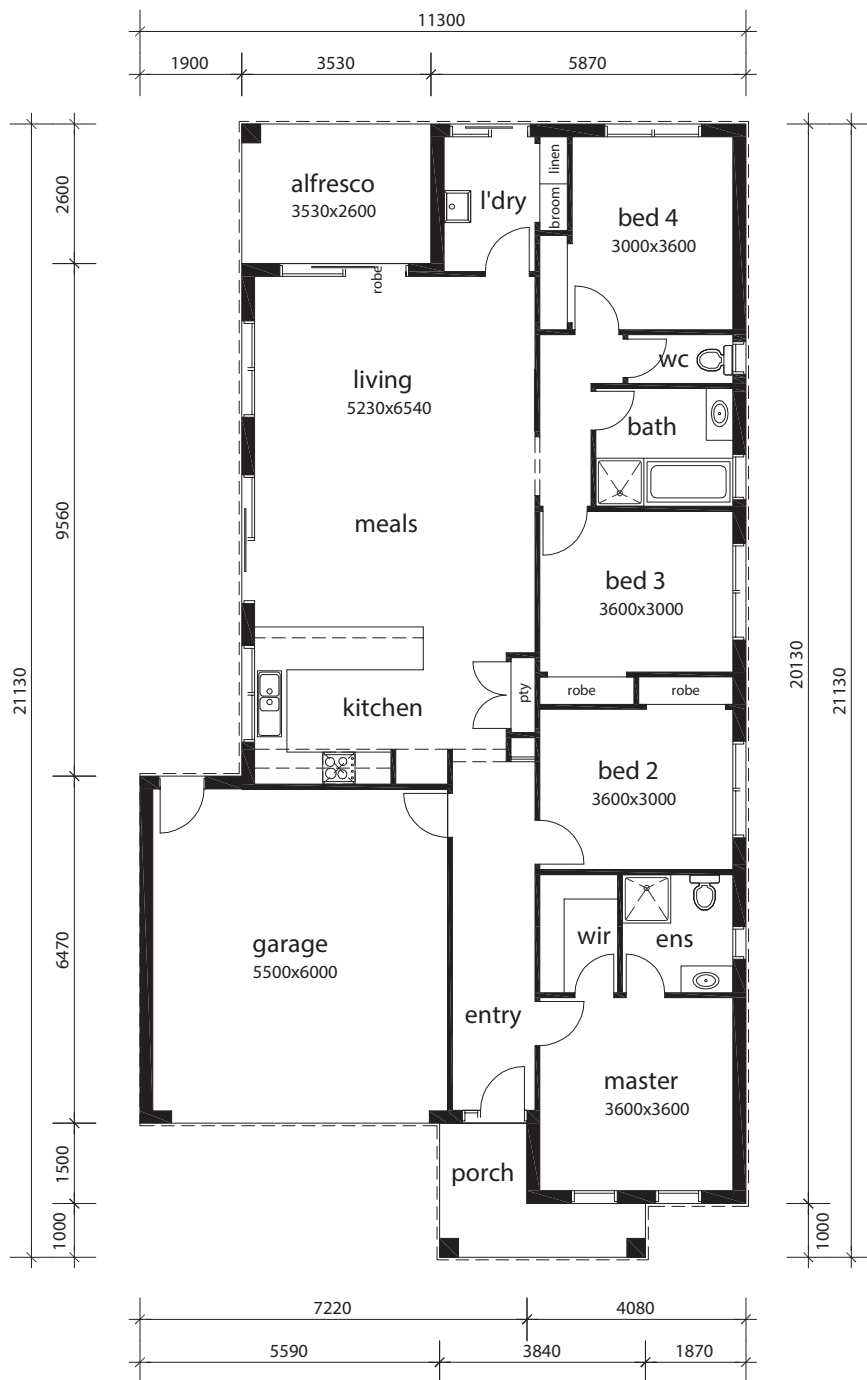

EASTWEST
HOMES

THE DARLING
21

A

Floor Areas

Residence	148.1m ²
Garage	36.2m ²
Porch	6.2m ²
Alfresco	9.2m ²

Total Area **199.7m²**
(21.5sq)

SUITS BLOCK WIDTH
12.5m

4 **2** **2**