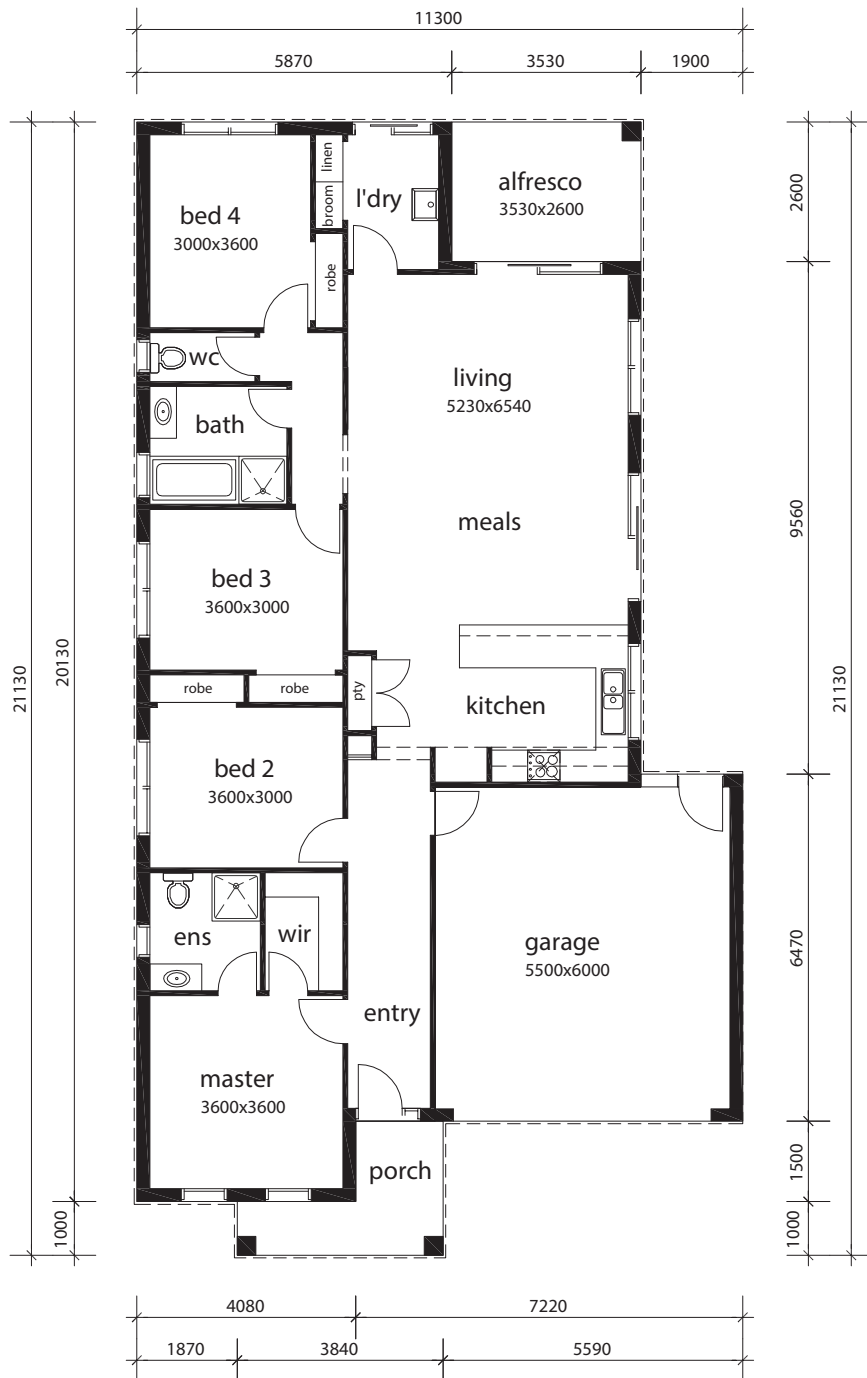

EASTWEST
HOMES

THE DARLING
21

A

Floor Areas

Residence	148.1m ²
Garage	36.2m ²
Porch	6.2m ²
Alfresco	9.2m ²

Total Area 199.7m²
(21.5sq)

SUITS BLOCK WIDTH
12.5m

4 2 2