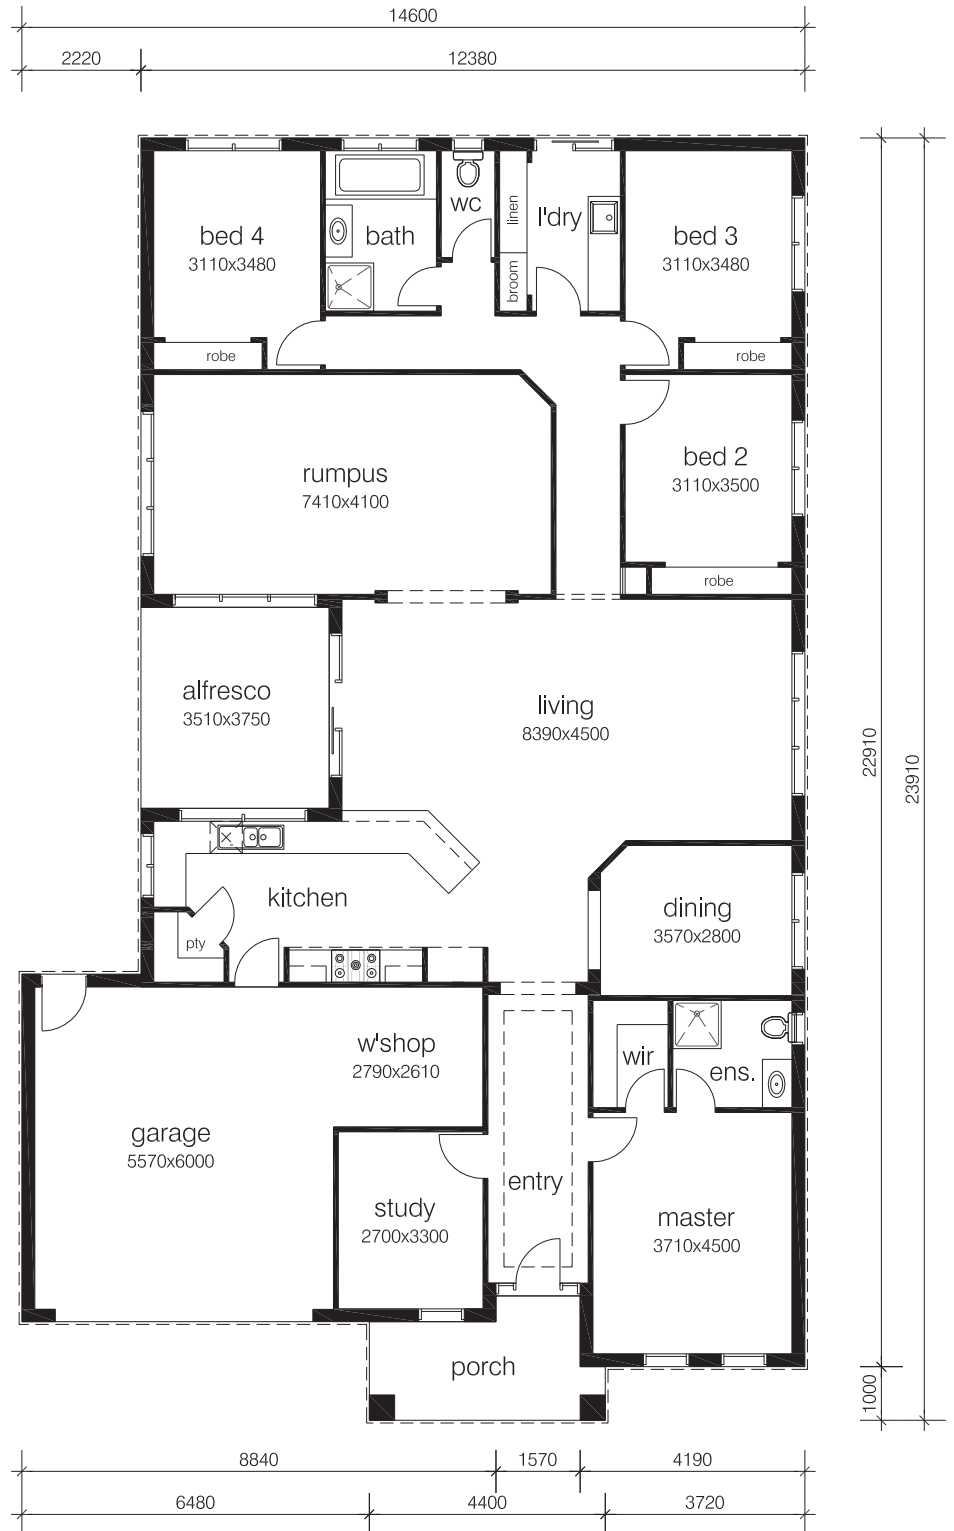

EASTWEST
HOMES

THE SEACHANGE
32

P

Floor Areas

Residence	233.1m ²
Garage	44.1m ²
Porch	8.5m ²
Alfresco	13.2m ²
Total Area	298.9m² (32.2sq)

SUITS BLOCK WIDTH
16.0m

4 2 2

Rev. 7/10/2015
Copyright © 2015 East West Homes, All Rights Reserved.