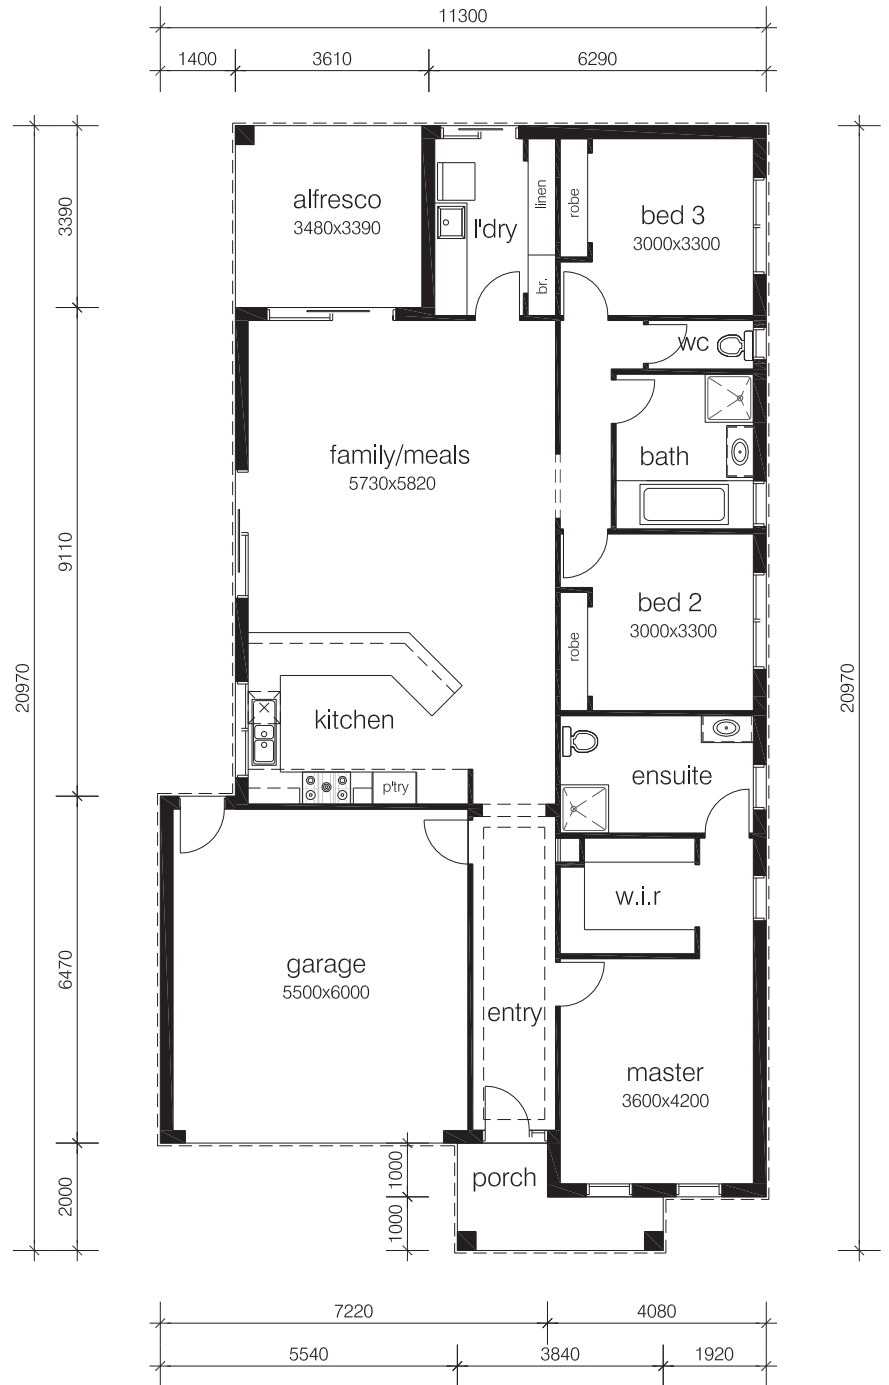

EASTWEST
HOMES

THE LACHLAN
22

P

Floor Areas

Residence	153.0m ²
Garage	36.1m ²
Porch	5.5m ²
Alfresco	11.8m ²
Total Area	206.4m² (22.2sq)

SUITS BLOCK WIDTH
12.5m

3

2