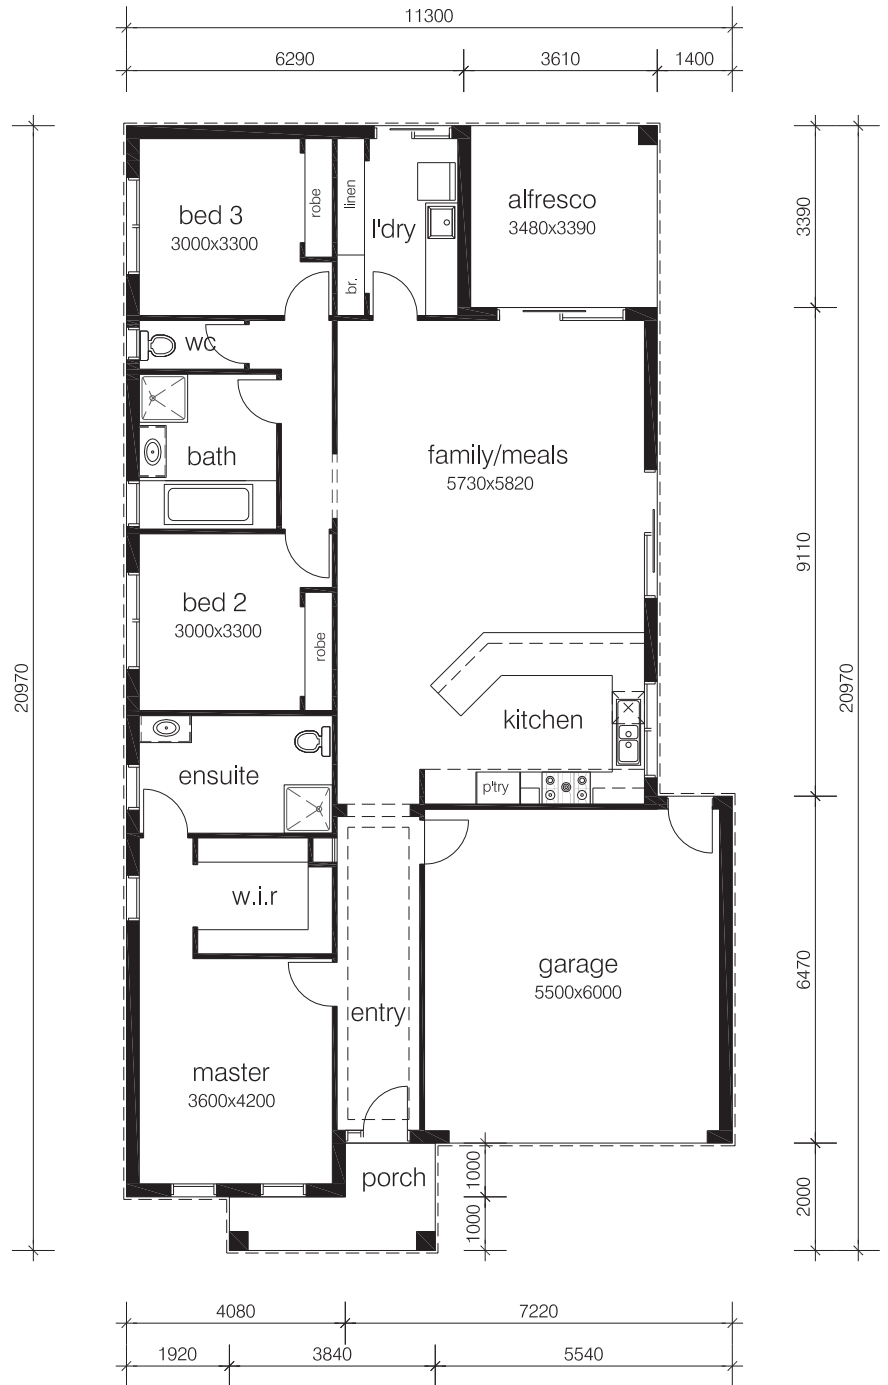

EASTWEST
HOMES

THE LACHLAN
22

P

Floor Areas

Residence	153.0m ²
Garage	36.1m ²
Porch	5.5m ²
Alfresco	11.8m ²
Total Area	206.4m² (22.2sq)

SUITS BLOCK WIDTH
12.5m

3

2