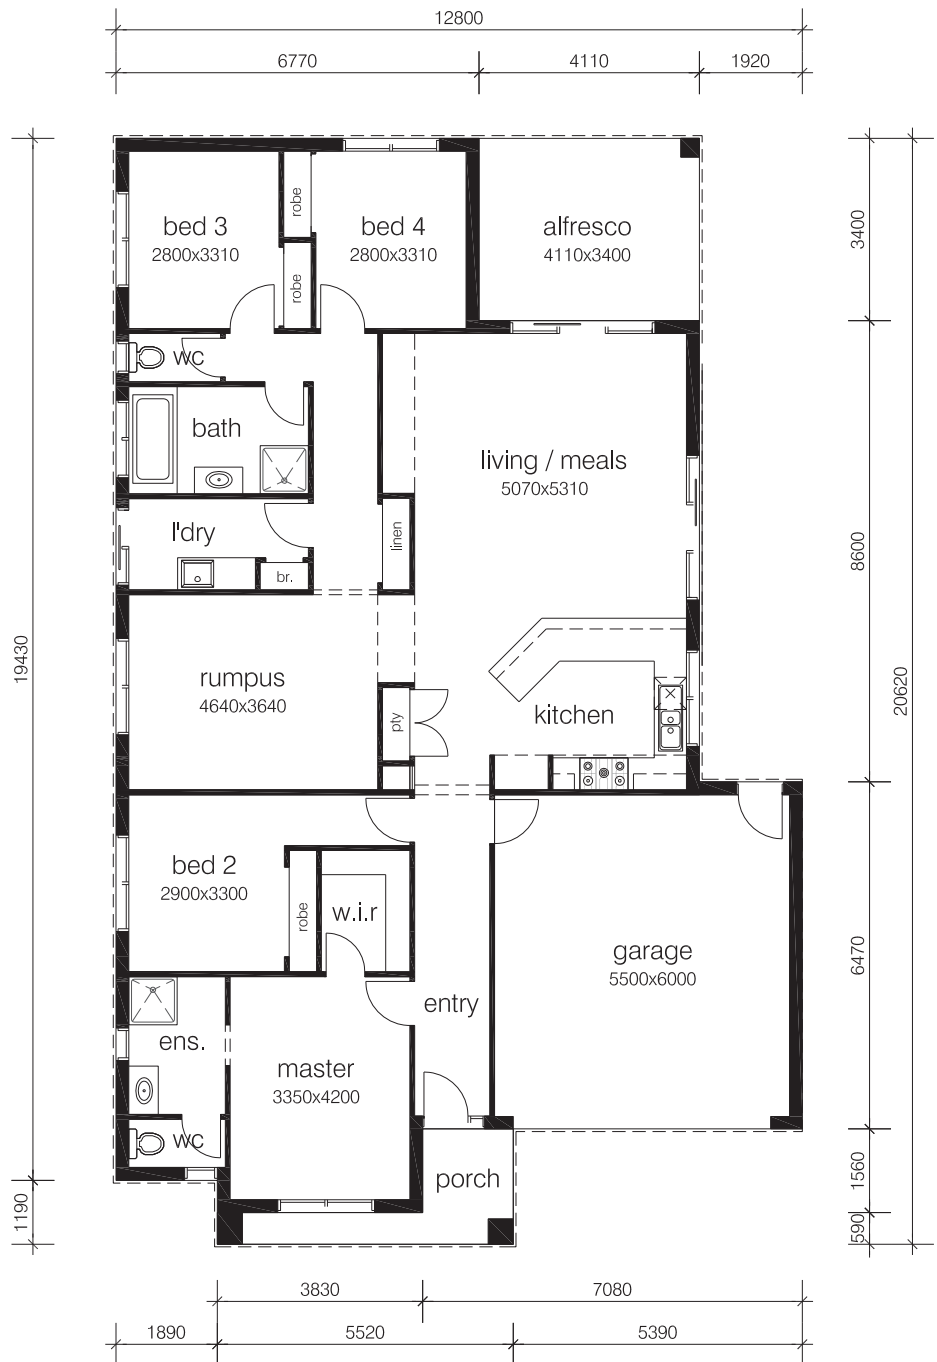

EASTWEST
HOMES

THE TASMAN
24

Floor Areas

Residence	171.0m ²
Garage	36.2m ²
Porch	5.9m ²
Alfresco	14.0m ²
Total Area	227.1m² (24.4sq)

SUITS BLOCK WIDTH
14.0m

4 **2** **2**

Rev. 1/7/2016
Copyright © 2016 East West Homes, All Rights Reserved.