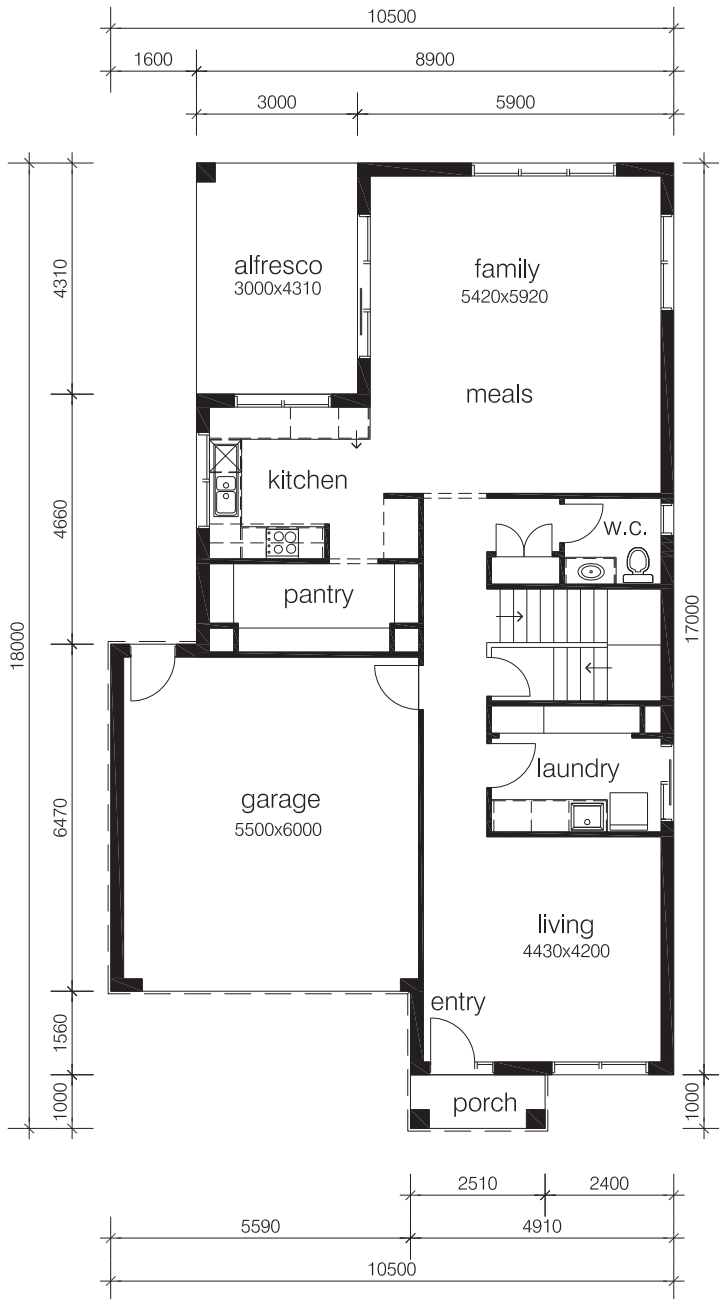

**EASTWEST  
HOMES**

**THE COLUMBIA  
29**

### Floor Areas

Lower	106.4m <sup>2</sup>
Upper	119.3m <sup>2</sup>
Garage	36.1m <sup>2</sup>
Porch	2.5m <sup>2</sup>
Alfresco	12.9m <sup>2</sup>

**Total Area 277.2m<sup>2</sup>  
(29.8sq)**

**3 2 2**

SUITS BLOCK WIDTH

**12.5m**

Rev. 28/10/2016

Copyright © 2016 East West Homes, All Rights Reserved.