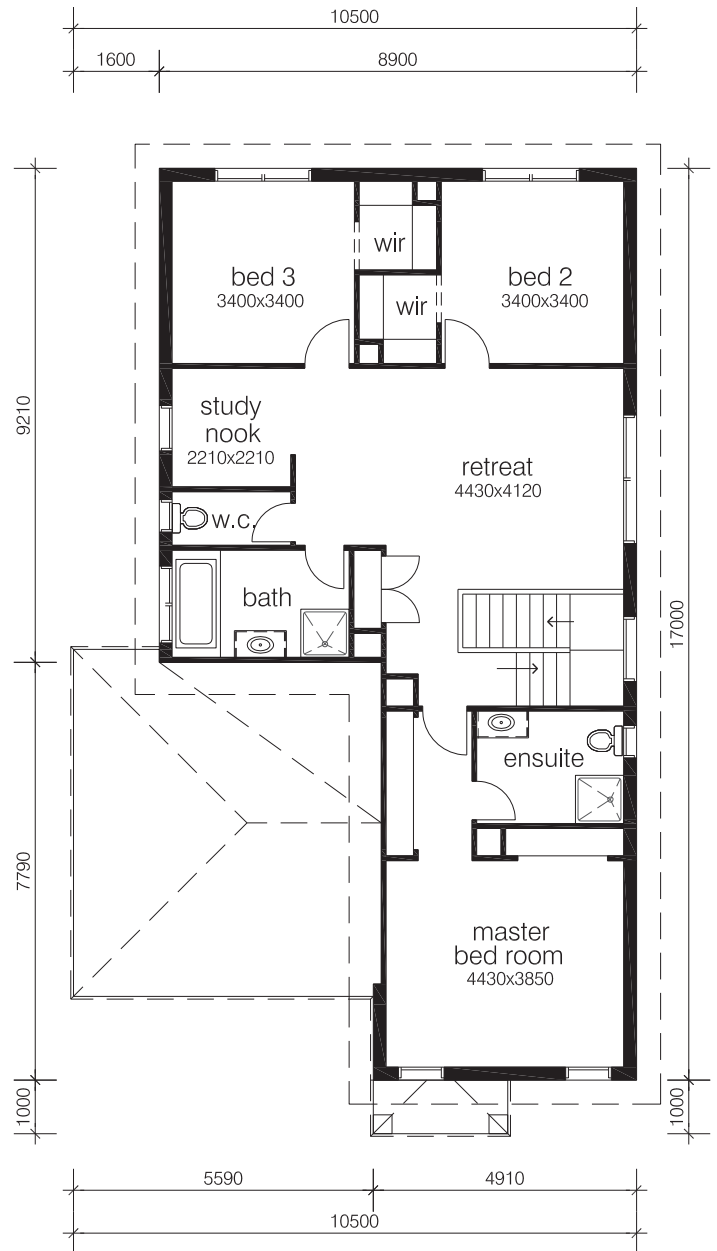

**EASTWEST  
HOMES**

**THE COLUMBIA  
29**

### Floor Areas

Lower	106.4m <sup>2</sup>
Upper	119.3m <sup>2</sup>
Garage	36.1m <sup>2</sup>
Porch	2.5m <sup>2</sup>
Alfresco	12.9m <sup>2</sup>

**Total Area 277.2m<sup>2</sup>  
(29.8sq)**

**3 2 2**

SUITS BLOCK WIDTH

**12.5m**

Rev. 28/10/2016

Copyright © 2016 East West Homes, All Rights Reserved.