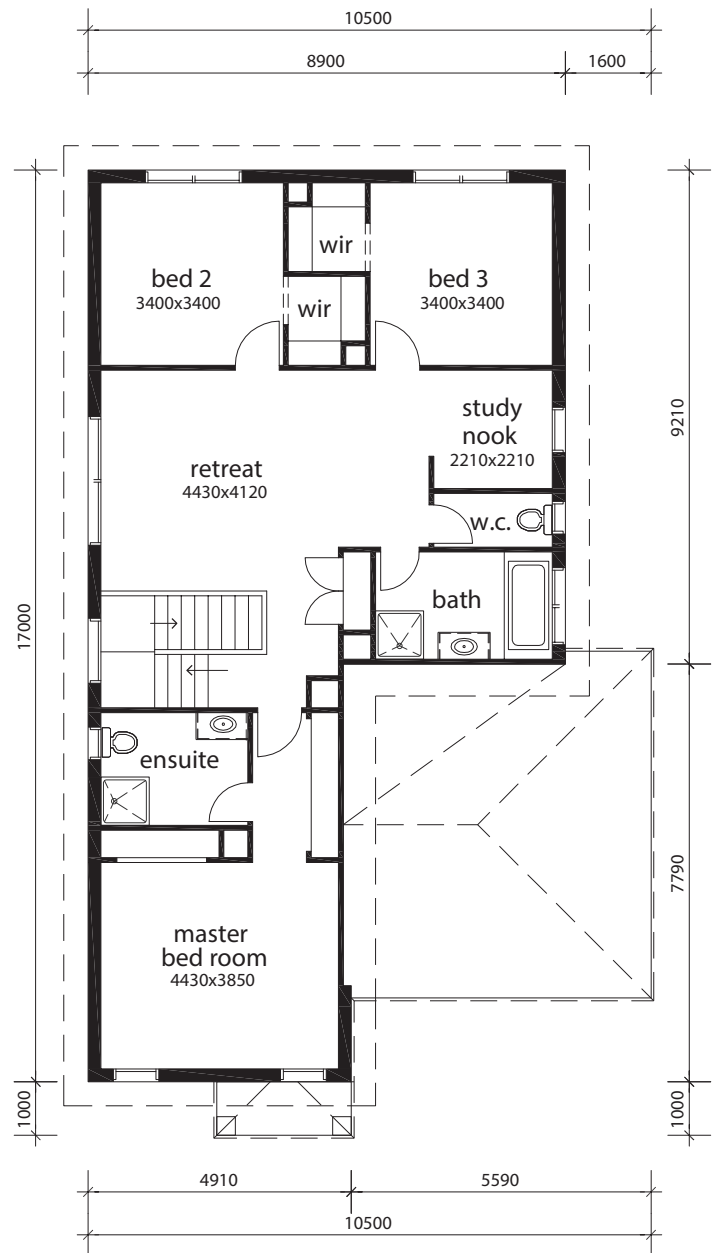

**EASTWEST  
HOMES**

**THE COLUMBIA  
29**

### Floor Areas

Lower	106.4m <sup>2</sup>
Upper	119.3m <sup>2</sup>
Garage	36.1m <sup>2</sup>
Porch	2.5m <sup>2</sup>
Alfresco	12.9m <sup>2</sup>

**Total Area 277.2m<sup>2</sup>  
(29.8sq)**

**3 2 2**

SUITS BLOCK WIDTH

**12.5m**

Rev. 28/10/2016

Copyright © 2016 East West Homes, All Rights Reserved.