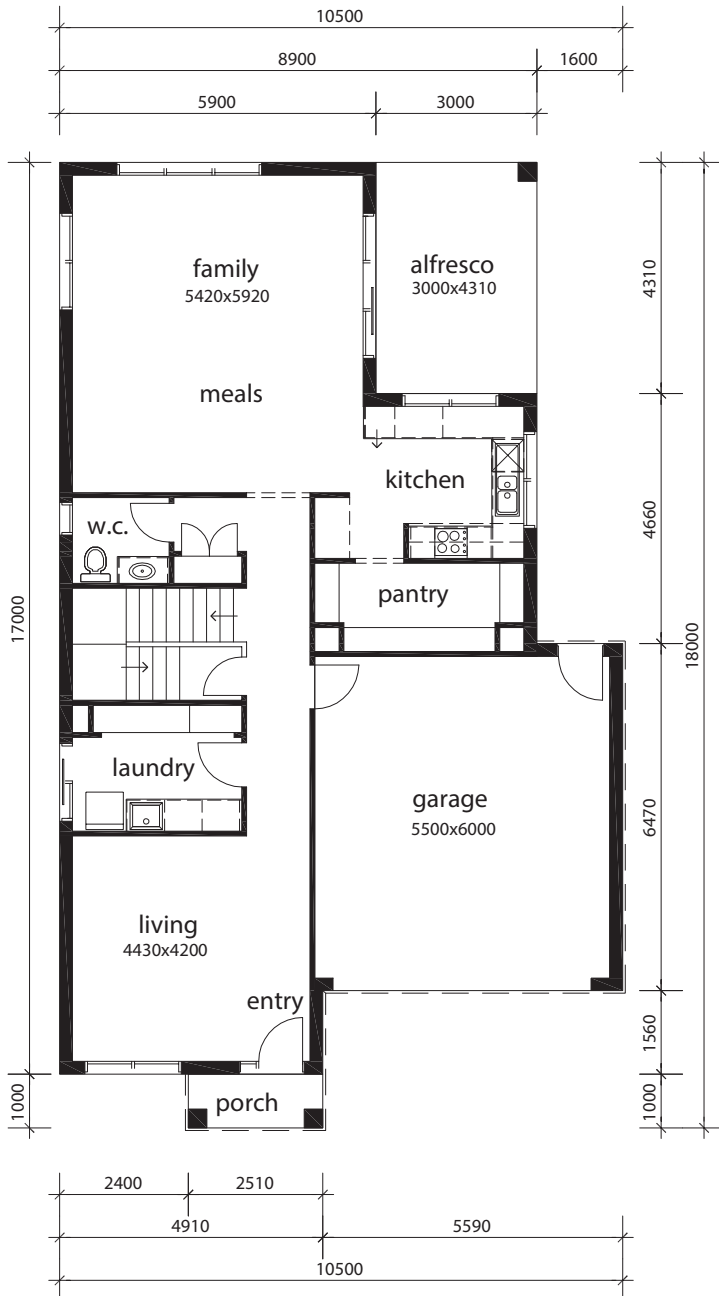

**EASTWEST  
HOMES**

**THE COLUMBIA  
29**

### Floor Areas

Lower	106.4m <sup>2</sup>
Upper	119.3m <sup>2</sup>
Garage	36.1m <sup>2</sup>
Porch	2.5m <sup>2</sup>
Alfresco	12.9m <sup>2</sup>

**Total Area 277.2m<sup>2</sup>  
(29.8sq)**

**3 2 2**

SUITS BLOCK WIDTH

**12.5m**

Rev. 28/10/2016

Copyright © 2016 East West Homes, All Rights Reserved.