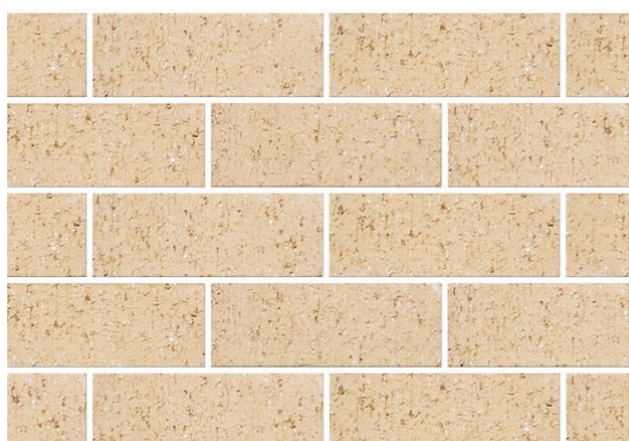

Sea Grass

“Soothe your senses with this light filled, nature inspired palette. Sea Grass elegantly pairs natural textures with the softness of warm greys, taupes and alabasters. Accentuate this look with hints of marble, pale timber, and warm pastels.”

SEA GRASS

Contemporary Warm Nature Inspired Pastels

Inside

Floor Tiles: Matang Light Bianco

Walls: Powder White

Windows: Surfmist

Carpet: Winston

Feature Tiles: Tumbled Crema

Benchtops: Kanangra Stone

Cabinetry: White Mist

Cabinetry: Soft Walnut

Feature Lights: Walderik

Outside

Garage Door: Cove

Roof Tiles: Macquarie Quartz

Fascia / Gutter: Dune

Render: White Asparagus

Bricks: Access Cream

Feature Lights: Miles

Styling Accents

Timber Accent: Pale Oak

Couch: Organic Taupe

Feature Wall: Spring Sounds